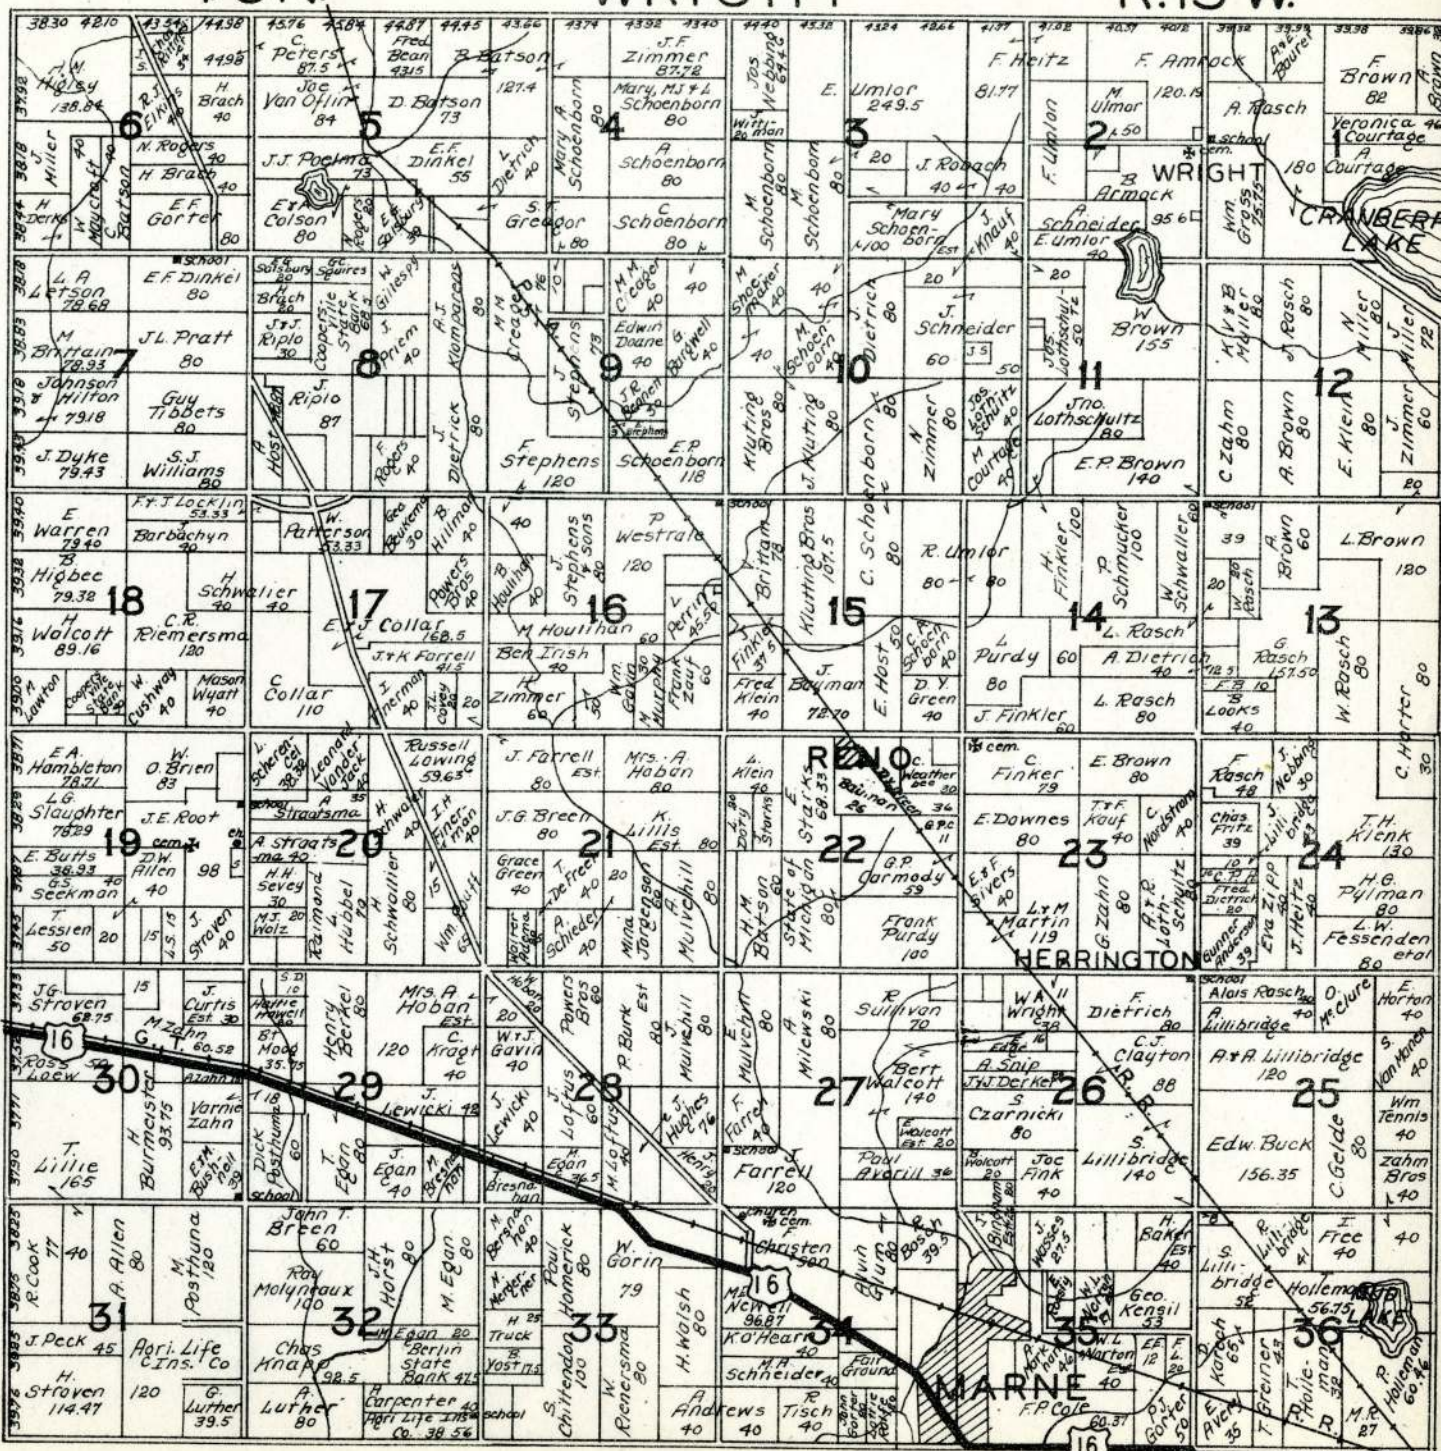

T.8N.

WRIGHT

R.13 W.