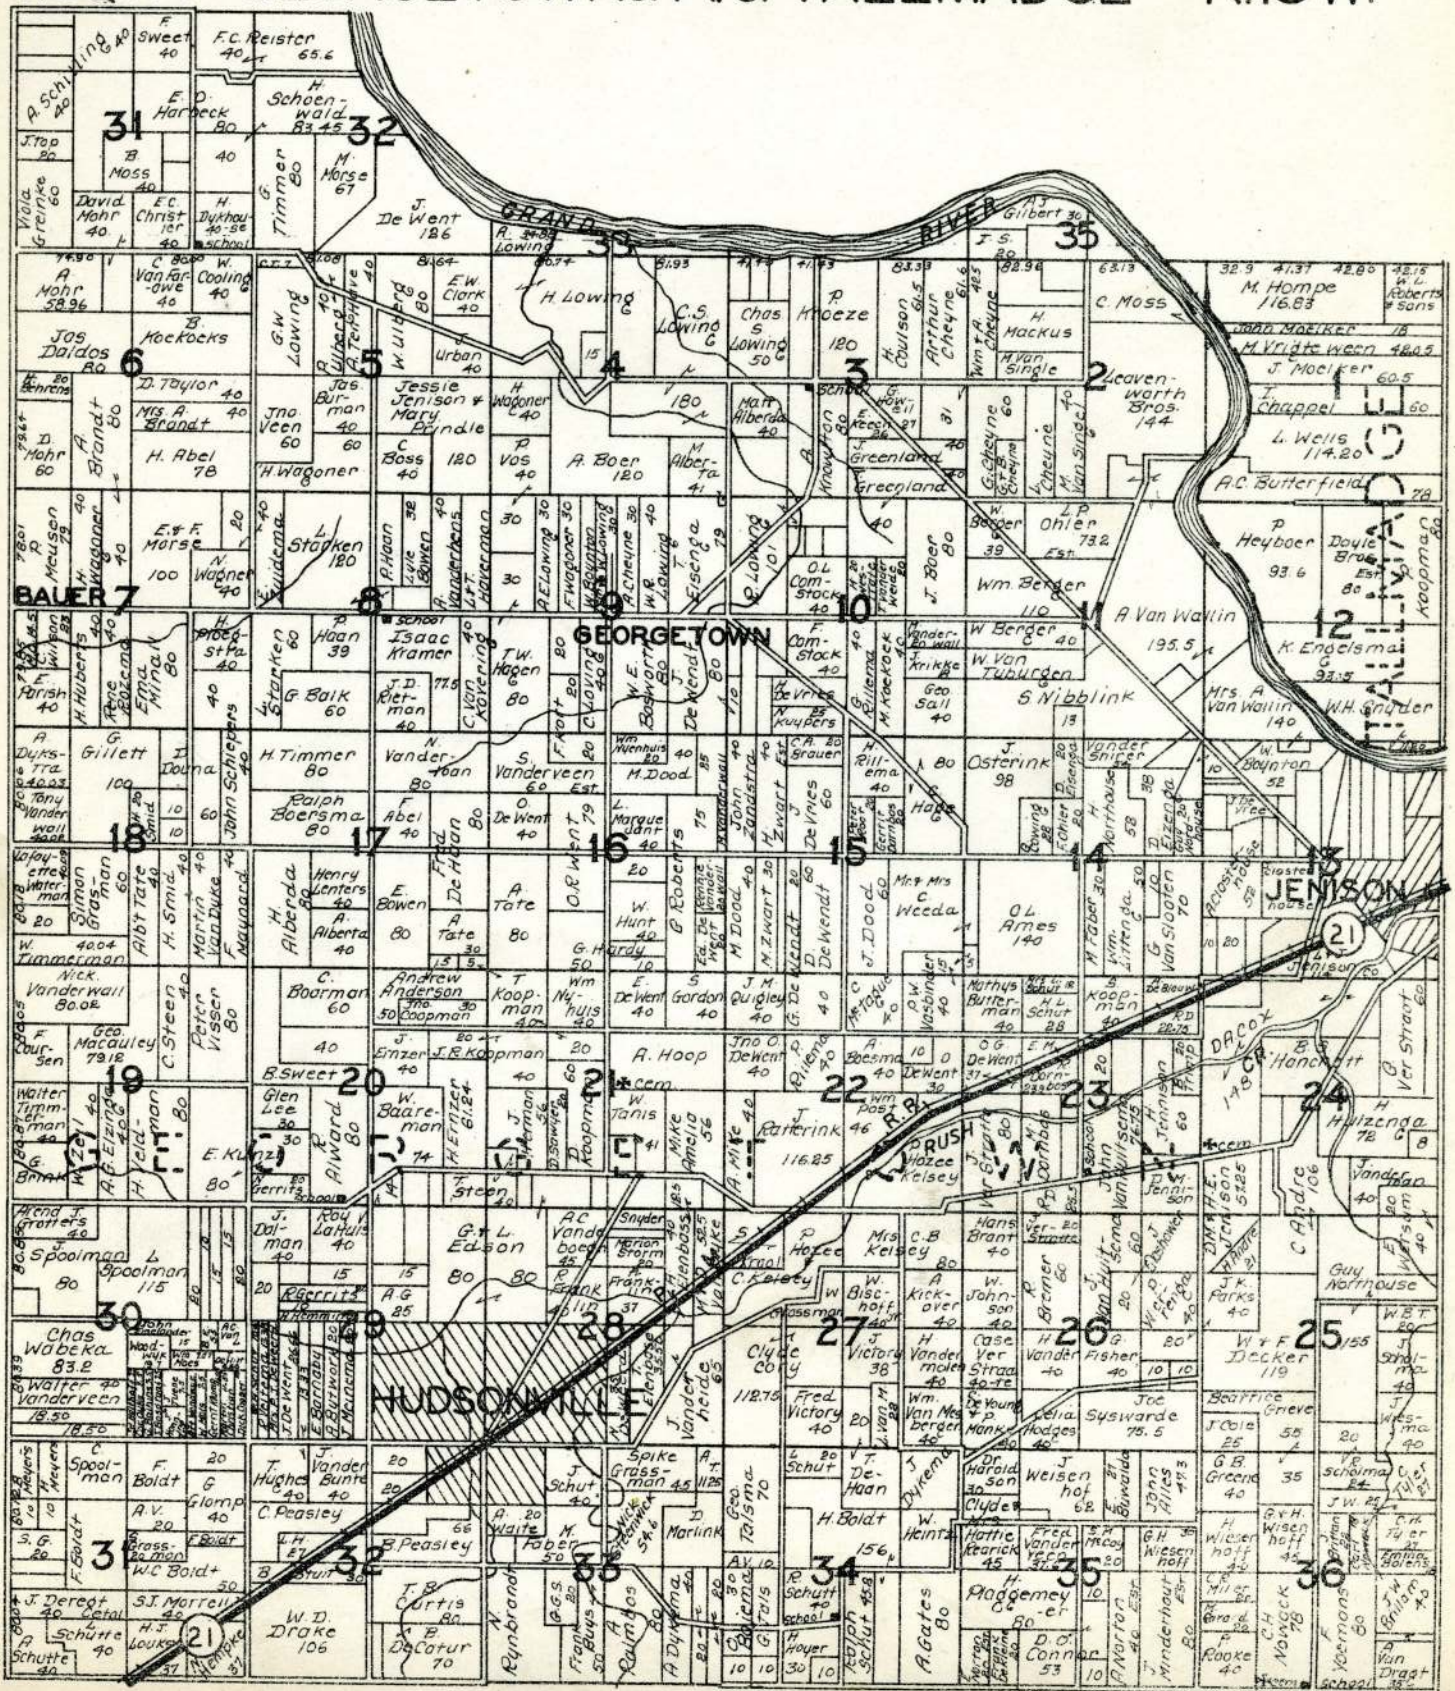

G
1413
.09
R65
193-?

PLAT BOOK

OF

OTTAWA COUNTY,
MICHIGAN

Published by W. W. HIXSON & COMPANY, Rockford, Illinois

LIBRARY
Michigan State
University

T.6&7N. GEORGETOWN & PT. OF TALLMADGE R.13W.

T.8N.

R. 14 W.

T.8N.

CROCKERY

R.15W.

T.5N.

PARK

R.16W.

T.6N.

PORT SHELTON

R.16W.

LAKE

T. 7N. PT. OF GRAND HAVEN R. 16 W.

T.7&8N.

R.16&17W.